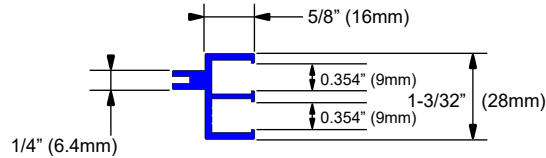

Rubber mounted opening window

Principal dimensions

Construction details

Connection assembly

Mounting details

Information datasheet #4 Rubber mounted sliding window

1855 industrial blvd
Laval, Qc, H7S 1P5
Canada
Tel.:(450)668-3113
ATS:1-800-300-3113
www.bomon.com