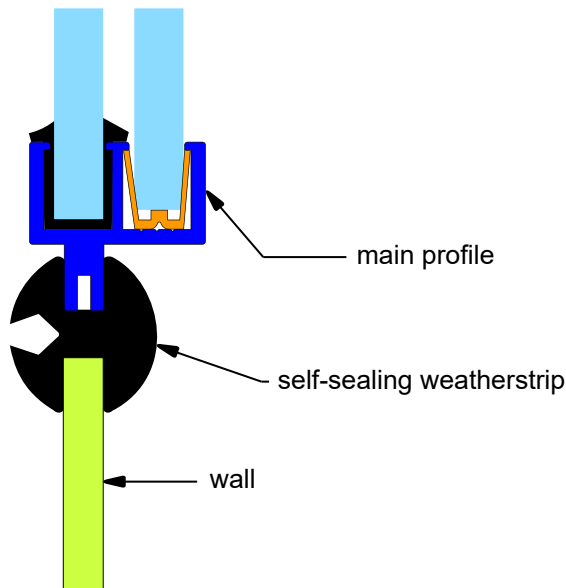

Rubber mounted opening window

Principal dimensions

Construction details

Connection assembly

Mounting details

Information datasheet #4 Rubber mounted sliding window

1855 industrial blvd
Laval, Qc, H7S 1P5
Canada
Tel.:(450)668-3113
ATS:1-800-300-3113
www.bomon.com