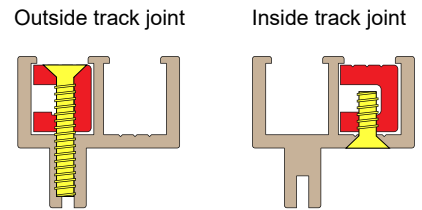

Rubber mounted opening window

Principal dimensions

Construction details

Connection assembly

Mounting details

Information datasheet #4 Rubber mounted sliding window

1855 industrial blvd
Laval, Qc, H7S 1P5
Canada
Tel.:(450)668-3113
ATS:1-800-300-3113
www.bomon.com