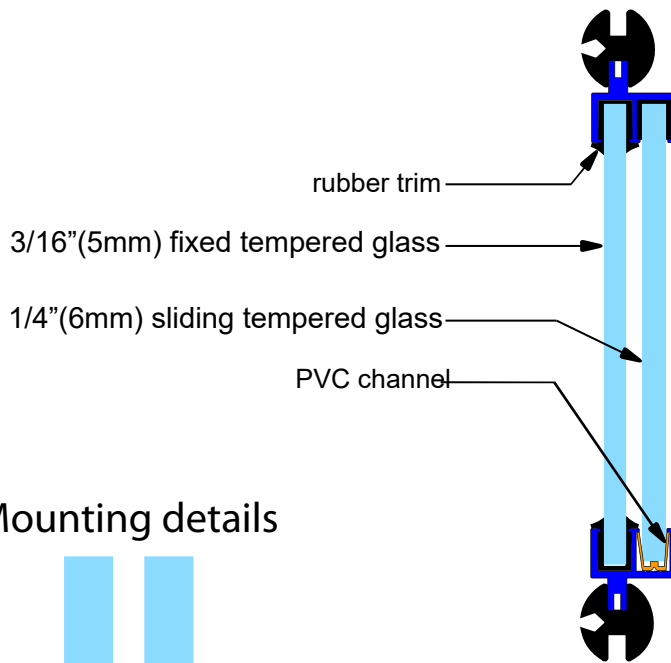

Rubber mounted opening window

Principal dimensions

Construction details

Connection assembly

Mounting details

Information datasheet #4 Rubber mounted sliding window

1855 industrial blvd
Laval, Qc, H7S 1P5
Canada
Tel.:(450)668-3113
ATS:1-800-300-3113
www.bomon.com